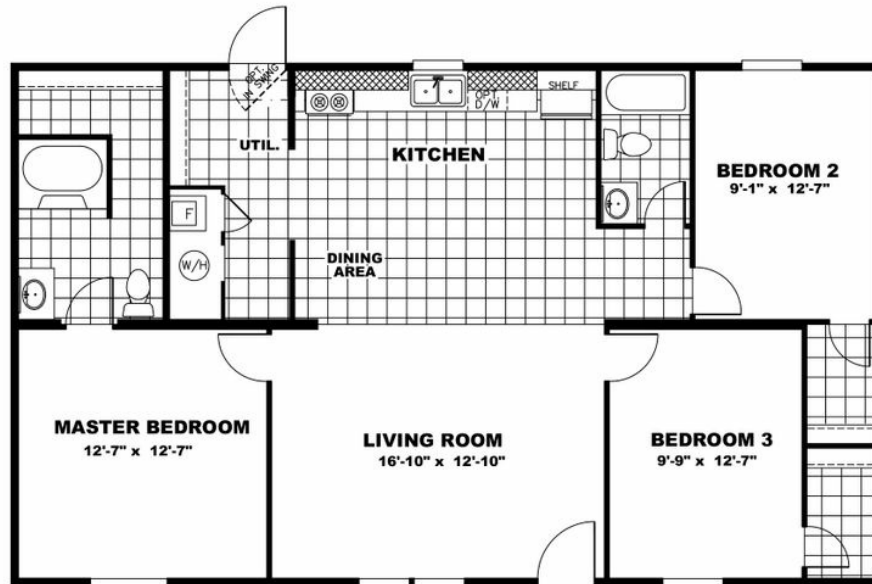

EXCITEMENT

**EXCITEMENT** Model number: 21TRU28443RH19

**3 beds • 2 baths • 1232 sq.ft. • 28' width • 44' depth**

Our home building facilities invest in continuous product and process improvements. Plans, dimensions, features, materials, specifications and availability are subject to change without notice or obligation. Renderings and floor plans are representative likenesses of our homes and may differ from the actual homes. We invite you to tour a Home Center near you and inspect the highest value in quality housing available or call (803) 796-5356 to speak with a Home Consultant. Copyright 2017, CMH. All rights reserved.

**EXCITEMENT** Model number: 21TRU28443RH19

**3 beds • 2 baths • 1232 sq.ft. • 28' width • 44' depth**

Our home building facilities invest in continuous product and process improvements. Plans, dimensions, features, materials, specifications and availability are subject to change without notice or obligation. Renderings and floor plans are representative likenesses of our homes and may differ from the actual homes. We invite you to tour a Home Center near you and inspect the highest value in quality housing available or call (803) 796-5356 to speak with a Home Consultant. Copyright 2017, CMH. All rights reserved.