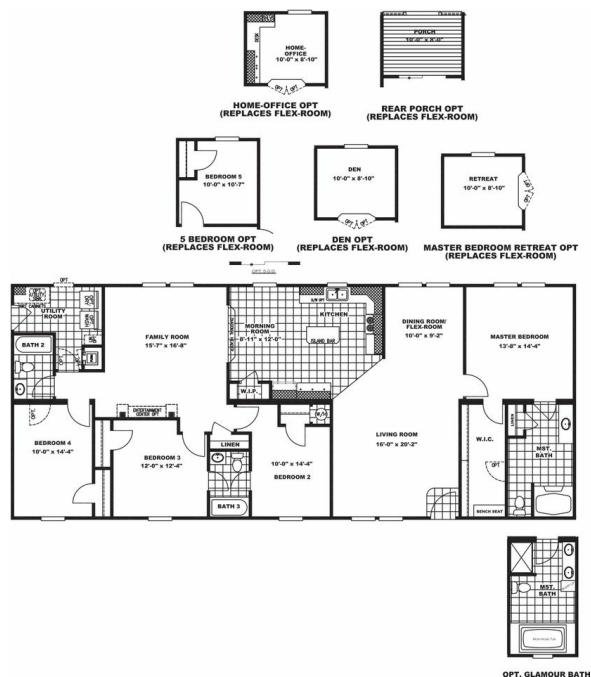

BROOKLINE FLEX 32 WIDE

BROOKLINE FLEX 32 WIDE

Model number: 25AMQ32724AH20

4 beds • 2 baths • 2304 sq.ft. • 32' width • 72' depth

Our home building facilities invest in continuous product and process improvements. Plans, dimensions, features, materials, specifications and availability are subject to change without notice or obligation. Renderings and floor plans are representative likenesses of our homes and may differ from the actual homes. We invite you to tour a Home Center near you and inspect the highest value in quality housing available or call (803) 796-5356 to speak with a Home Consultant. Copyright 2017, CMH. All rights reserved.

BROOKLINE FLEX 32 WIDE

Model number: 25AMQ32724AH20

4 beds • 2 baths • 2304 sq.ft. • 32' width • 72' depth

Our home building facilities invest in continuous product and process improvements. Plans, dimensions, features, materials, specifications and availability are subject to change without notice or obligation. Renderings and floor plans are representative likenesses of our homes and may differ from the actual homes. We invite you to tour a Home Center near you and inspect the highest value in quality housing available or call (803) 796-5356 to speak with a Home Consultant. Copyright 2017, CMH. All rights reserved.