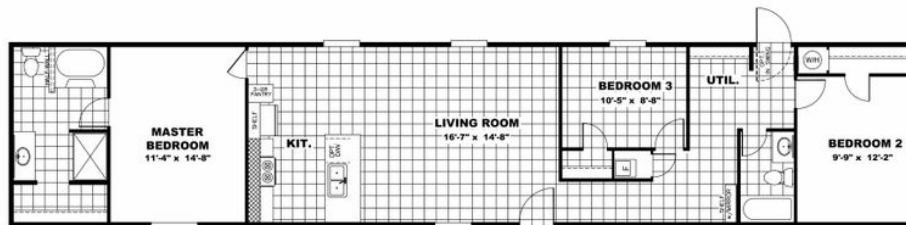

## **VICTORY PLUS** Model number: 47TRS16763AH20

**3 beds • 2 baths • 1216 sq.ft. • 16' width • 76' depth**

Our home building facilities invest in continuous product and process improvements. Plans, dimensions, features, materials, specifications and availability are subject to change without notice or obligation. Renderings and floor plans are representative likenesses of our homes and may differ from the actual homes. We invite you to tour a Home Center near you and inspect the highest value in quality housing available or call (803) 796-5356 to speak with a Home Consultant. Copyright 2017, CMH. All rights reserved.

## VICTORY PLUS

Model number: 47TRS16763AH20

**3 beds • 2 baths • 1216 sq.ft. • 16' width • 76' depth**

Our home building facilities invest in continuous product and process improvements. Plans, dimensions, features, materials, specifications and availability are subject to change without notice or obligation. Renderings and floor plans are representative likenesses of our homes and may differ from the actual homes. We invite you to tour a Home Center near you and inspect the highest value in quality housing available or call (803) 796-5356 to speak with a Home Consultant. Copyright 2017, CMH. All rights reserved.